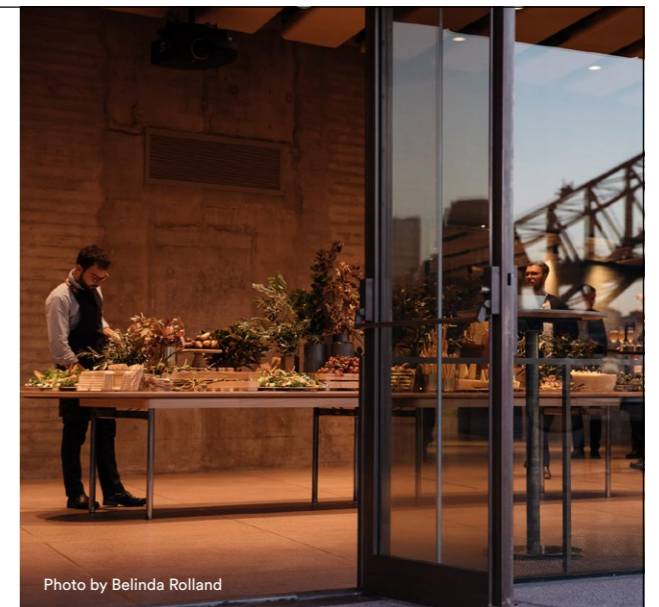

Our special offer for you

In addition to your package selection,
clients will be able to select one of our
complimentary add-ons:

- 1 x shared side dish served with main course or;
- An additional 30 minute added to your
  beverage package or;
- Petit fours to complete the meal (2 per person)

Photo by Belinda Rolland